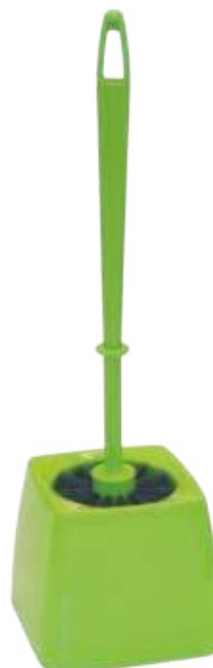

TOILET SET 4342 COLOR

Brush diameter 75 mm, plastic holder.
Art. No.: 4356114095
Packaging: 30 pcs

Also available in white only:
Art. No.: 4356114003
Packaging: 30 pcs