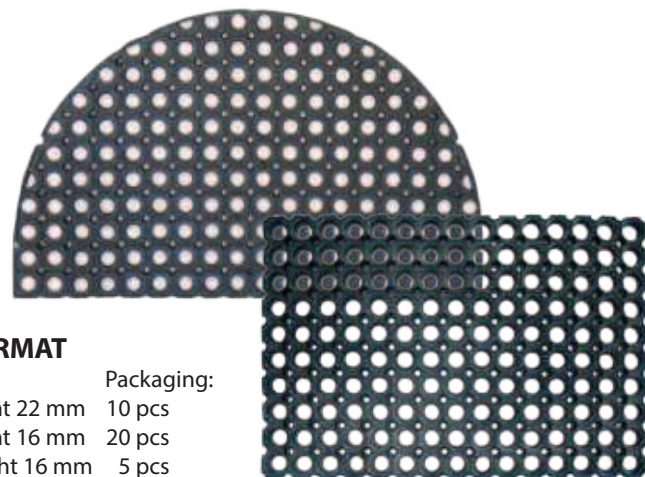

OUTDOOR RUBBER DOORMAT - semicircle

45 x 75 cm, height 20 mm.
Art. No.: 2899911200
Packaging: 10 pcs

OUTDOOR RUBBER DOORMAT

Art. No.:	Dimension:	Packaging:
2897900200	40 x 60 cm, height 22 mm	10 pcs
2899912200	40 x 60 cm, height 16 mm	20 pcs
2899913200	50 x 100 cm, height 16 mm	5 pcs