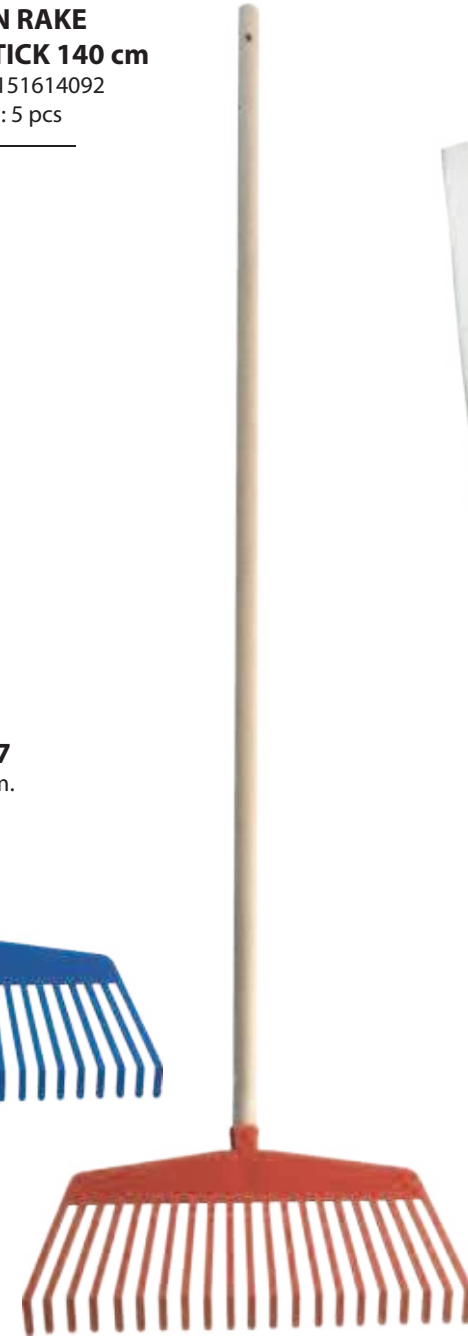

INDUSTRIAL BROOM 5314

Plastic body 24 x 5,2 cm, thread,
synthetic fibres (PET), VL 120 mm.
Art. No.: 5336407000
Packaging: 20 pcs

**INDUSTRIAL BROOM 5314
WITH STICK 120 cm**

Art. No.: 5336308000
Packaging: 20 pcs

BROOM 5330

Plastic body 20 x 3,5 cm, thread,
synthetic fibres (PET), VL 120 mm.
Art. No.: 5336411092
Packaging: 10 pcs

BROOM 5330 WITH STICK 120 cm

Art. No.: 5336412092
Packaging: 5 pcs

**STRAW BROOM
WITH STICK**
Art. No.: 5341910200
Packaging: 10 pcs

HAND STRAW BROOM
Art. No.: 5391911200
Packaging: 10 pcs

TENNIS COURT BRUSH
Wooden body 140 x 10,5 cm, synthetic
fibres (PP), wooden stick.
Art. No.: 2746018200

**GARDEN RAKE
WITH STICK 140 cm**
Art. No.: 8151614092
Packaging: 5 pcs